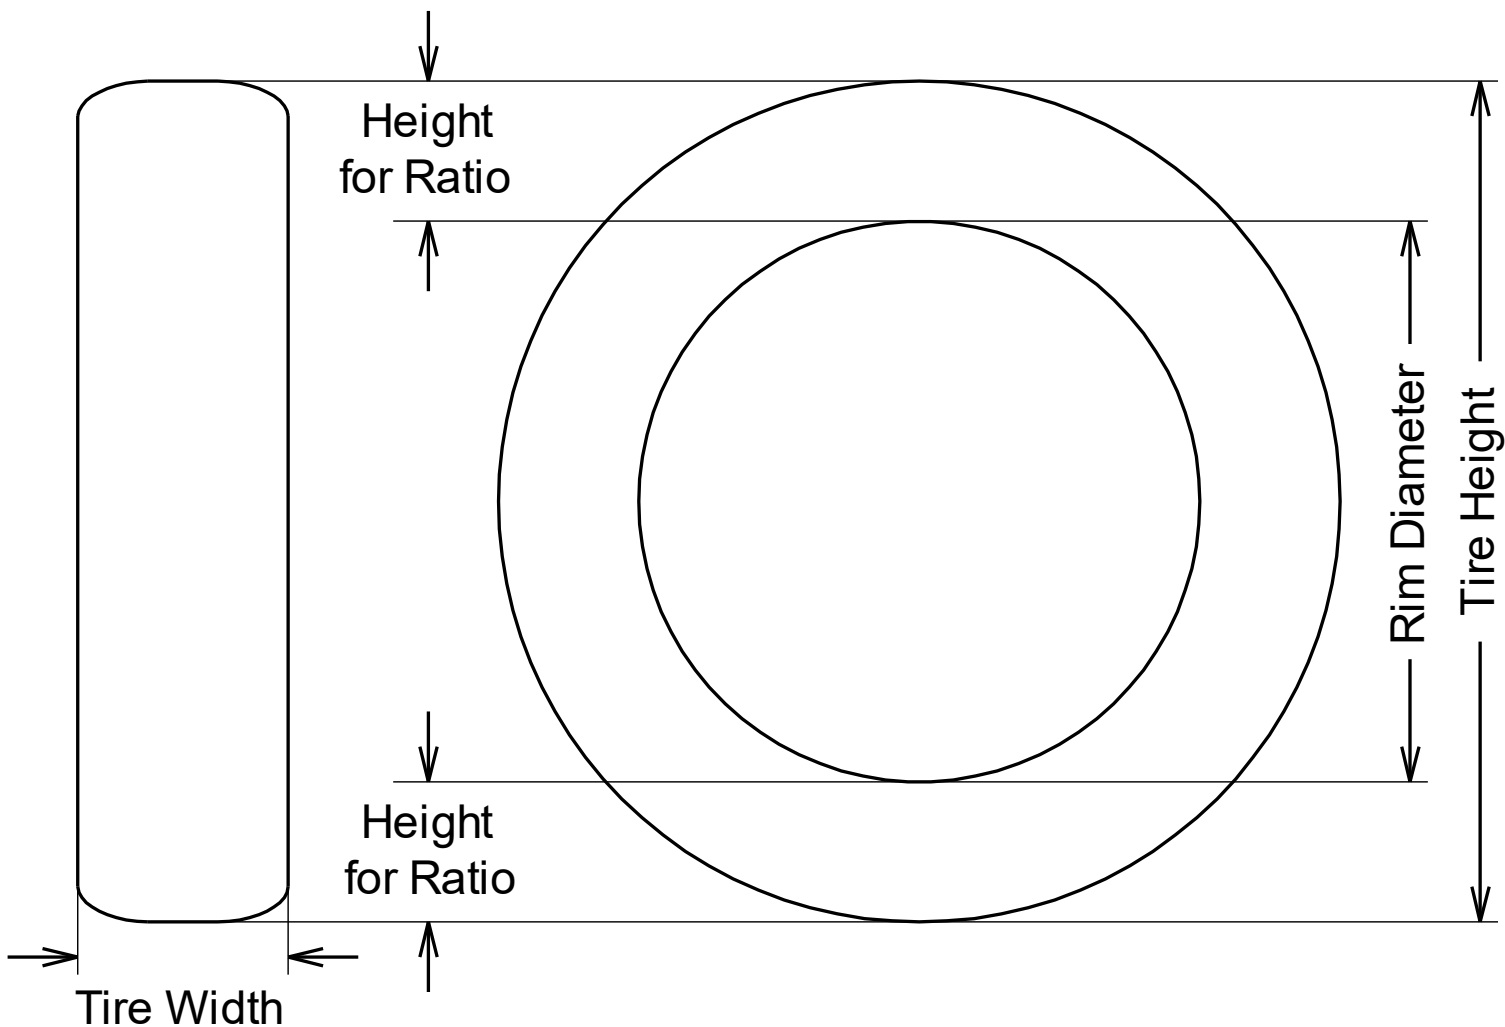

Tire Codes

Tire Code Examples (1999 Toyota Avalon and 2019 Mazda CX5)

1999 Toyota Avalon

2019 Mazda CX5

	Tire Type	Tire Width (mm)	Height / Width	Radial Construction	Rim Diameter (inches)	Tire Load Rating	Tire Speed Rating	Tire Height (inches)
1999 Toyota Avalon	P	205	65	R	15	92	H	25.5
2019 Mazda CX5	P	225	55	R	19	99	V	28.74

Tires installed on 2019 Mazda CX5 (225/55R19) is much bigger than the one of 1999 Toyota Avalon (205/65R15).

Tire Speed Rating & Tire Load Rating

Tire Speed Rating	Maximum Speed	
	km/hour	mile/hour
L	120	75
M	130	81
N	140	87
P	150	93
Q	160	99
R	170	106
S	180	112
T	190	118
U	200	124
H	210	130
V	240	149
W	270	168
Y	300	186
(Y)	300+	186+

Tire Date Code

Tire date code of "1999 Toyota Avalon"; "DOT 4U9L-6HC1223-" 1223 means "12th week in 2023"