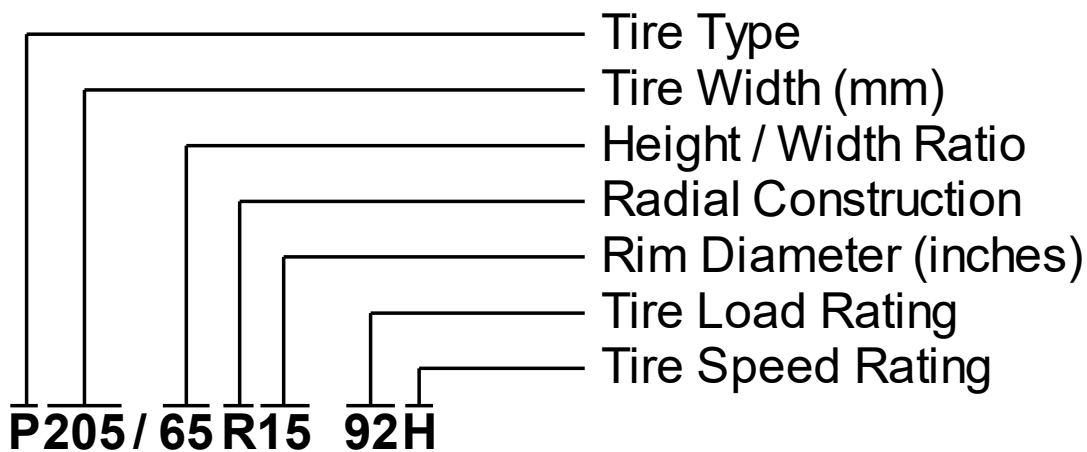

Tire Codes

Tire Code Examples (1999 Toyota Avalon and 2019 Mazda CX5)

1999 Toyota Avalon

2019 Mazda CX5

	Tire Type	Tire Width (mm)	Height / Width	Radial Construction	Rim Diameter (inches)	Tire Load Rating	Tire Speed Rating	Tire Height (inches)
1999 Toyota Avalon	P	205	65	R	15	92	H	25.5
2019 Mazda CX5	P	225	55	R	19	99	V	28.74

Tires installed on 2019 Mazda CX5 (225/55R19) is much bigger than the one of 1999 Toyota Avalon (205/65R15).

Tire Speed Rating & Tire Load Rating

Tire Speed Rating	Maximum Speed	
	km/hour	mile/hour
L	120	75
M	130	81
N	140	87
P	150	93
Q	160	99
R	170	106
S	180	112
T	190	118
U	200	124
H	210	130
V	240	149
W	270	168
Y	300	186
(Y)	300+	186+

Tire Load Rating	Load at maximum tire pressure		Tire Load Rating	Load at maximum tire pressure	
	kilogram	pounds		kilogram	pounds
80	450	992	93	650	1433
81	462	1019	94	670	1477
82	475	1047	95	690	1521
83	487	1074	96	710	1565
84	500	1102	97	730	1609
85	515	1135	98	750	1653
86	530	1168	99	775	1709
87	545	1201	100	800	1764
88	560	1235	101	825	1819
89	580	1279	102	850	1874
90	600	1323	103	875	1929
91	615	1356	104	900	1984
92	630	1389	105	925	2039

Tire Date Code

Tire date code of "1999 Toyota Avalon"; "DOT 4U9L-6HC1223-" 1223 means "12th week in 2023"