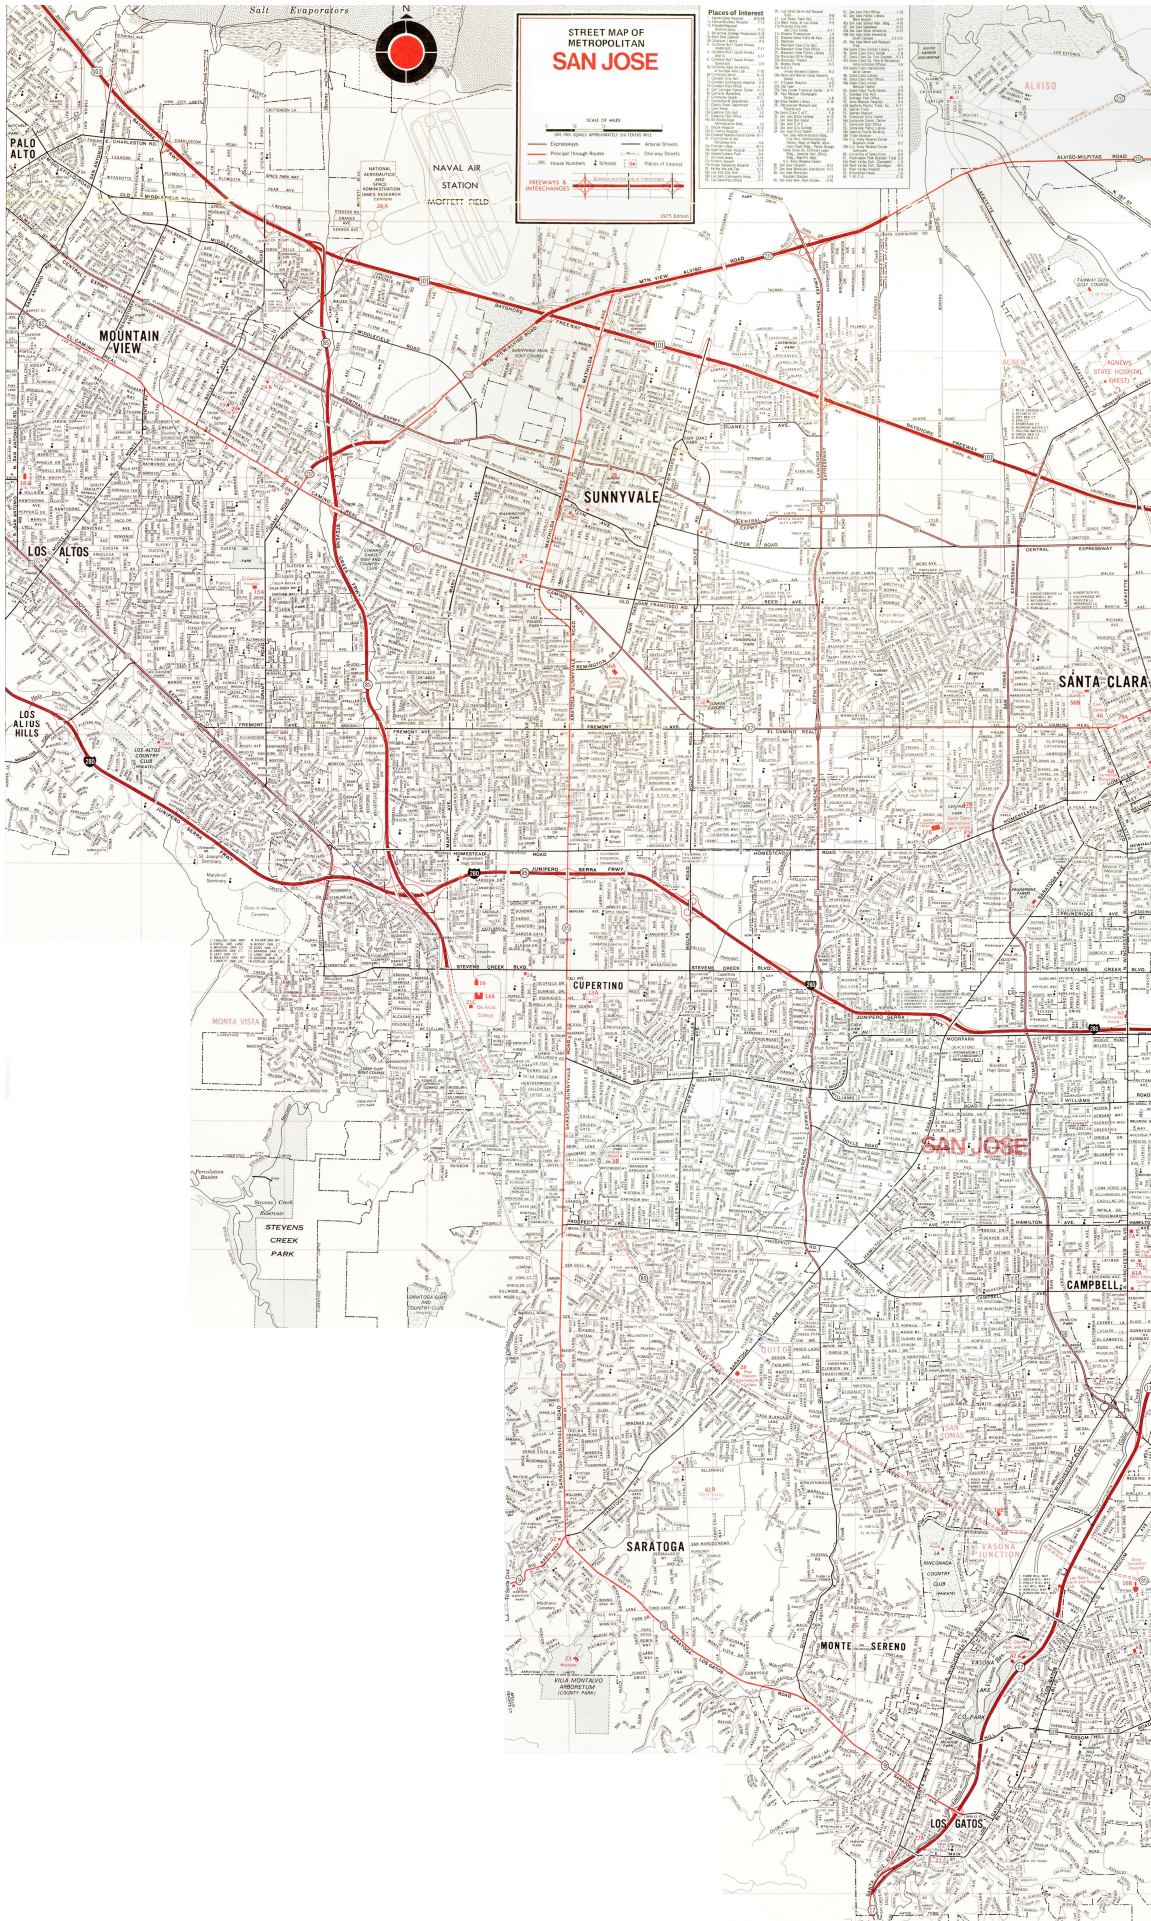

# Mountain View, Los Altos, Sunnyvale, Cupertino, Saratoga, Monte Sereno (1975)

Zoom up (up to 800% tolerance by Hugin) to see the details. Embedded map image size is 5311 x 8863 pixels.

# Santa Clara, Cambell, Los Gatos, San Jose, Milpitas (1975)