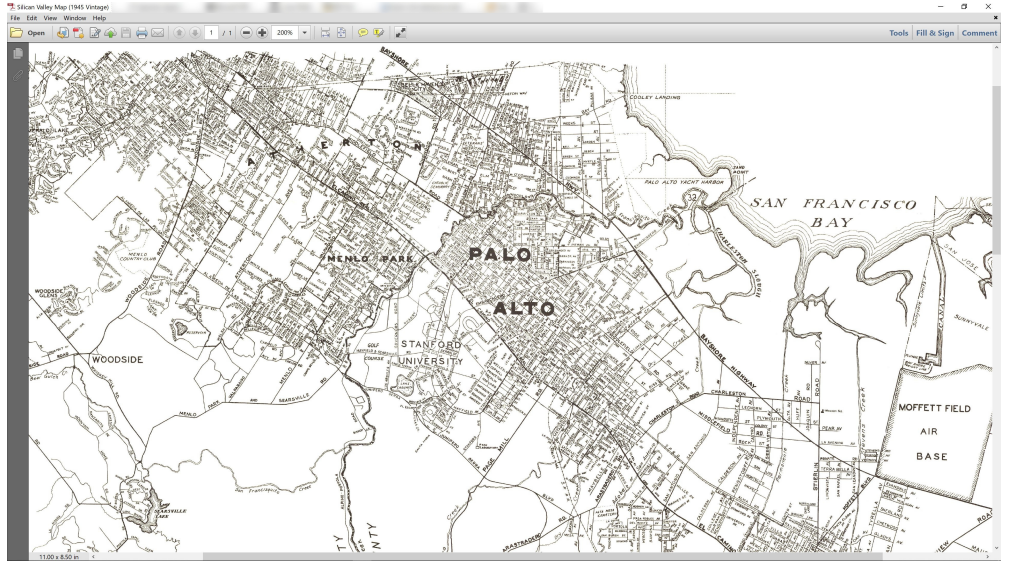

**Woodside, Atherton, Menlo Park, Palo Alto, Mountain View, Los Altos, Sunnyvale (1945)**

Zoom up (up to 800% tolerance by Hugin) to see the details. Embedded map image size is 6258 x 4365 pixels.

100%

200%