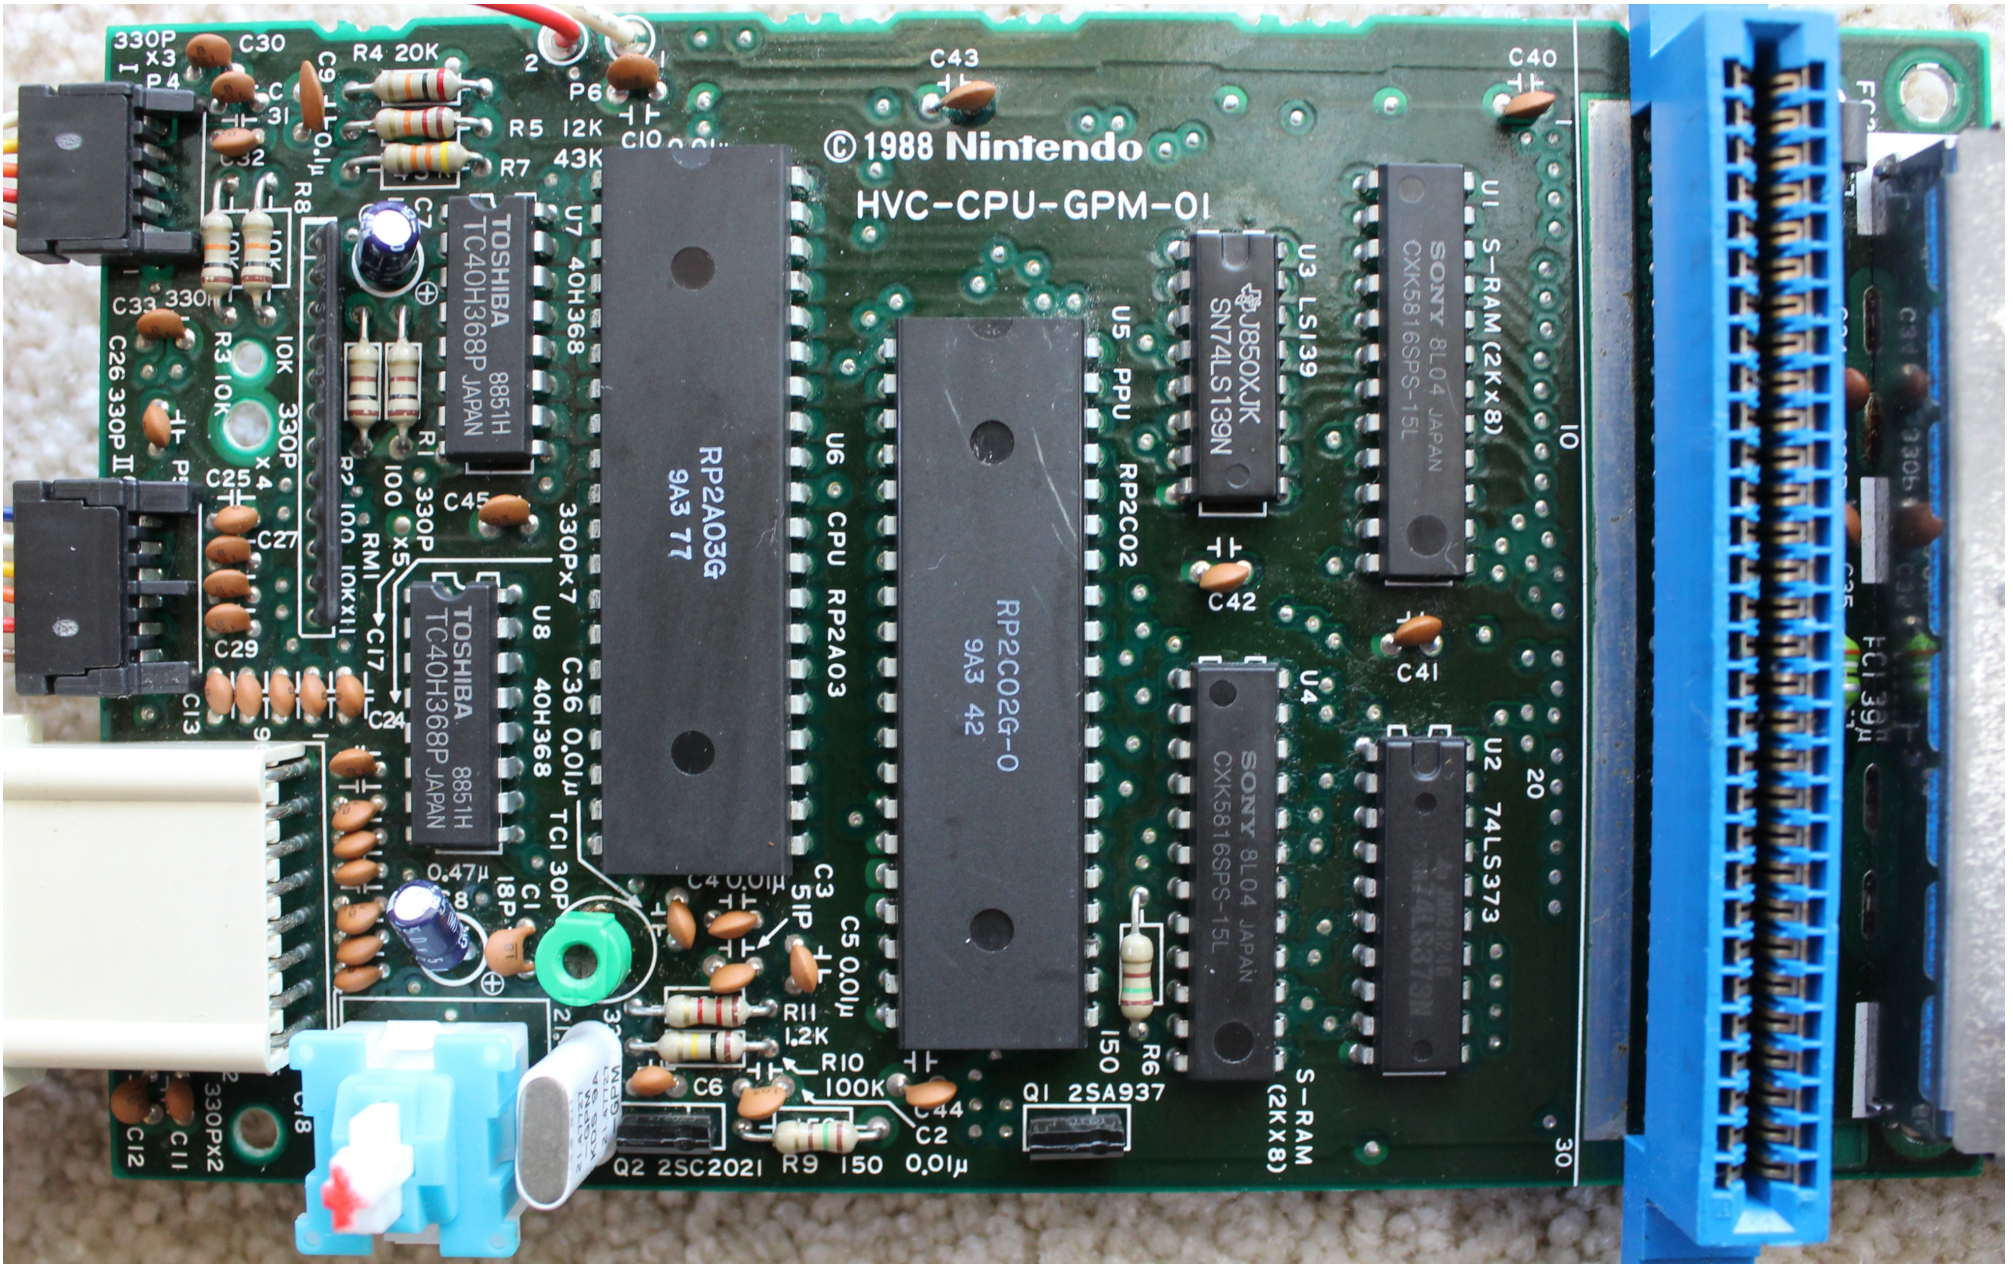

Nintendo Family Computer HVC-001 (Home Video Computer -001)

Ricoh RP2A03 (8 bit CPU (Central Processing Unit)), RP2C02 (PPU (Picture Processing Unit)), 4K Bytes SRAM (Static Random Access Memory)

Soldering Side