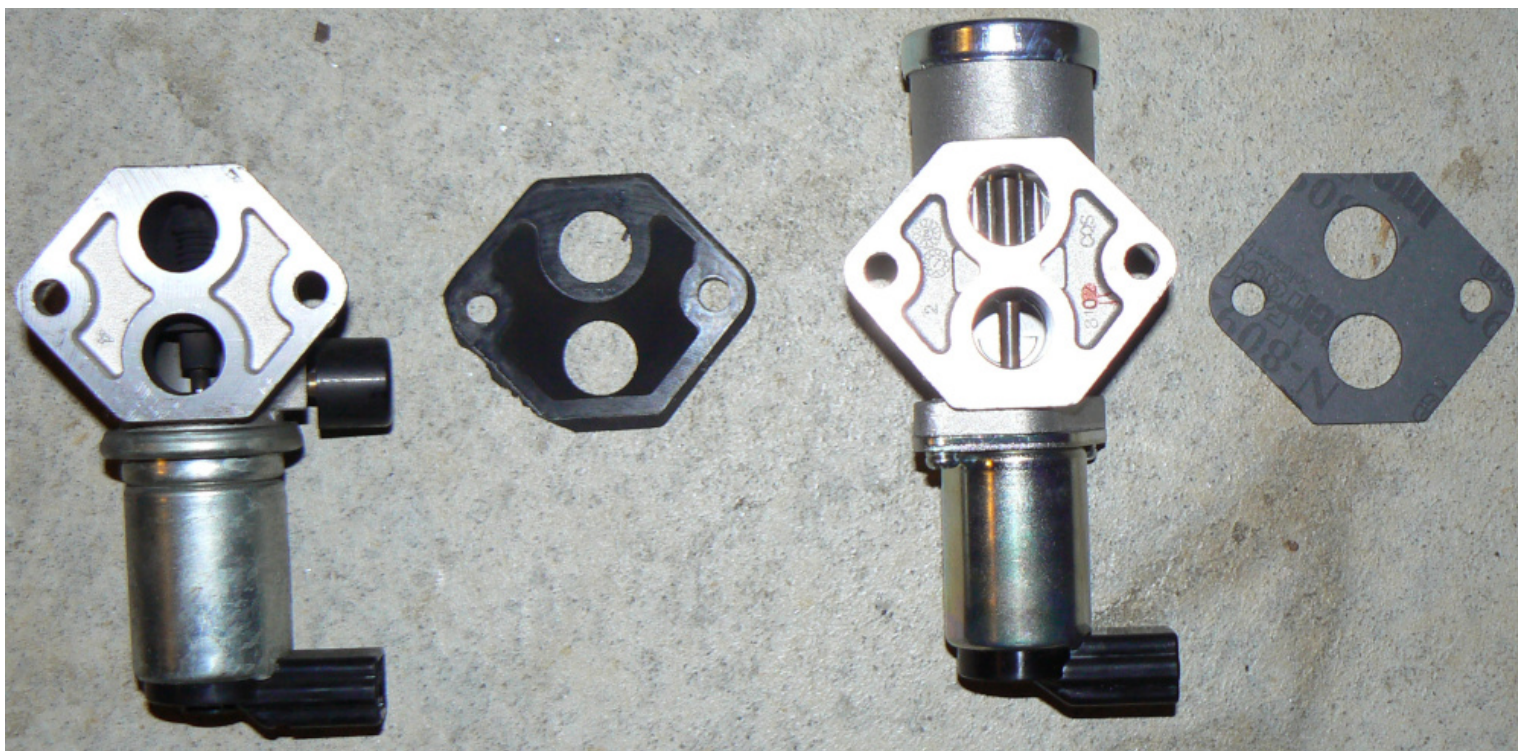

1993 Mercury Sable Wagon Air Flow Control Module Replacement

Old Air Flow Control Module Installed

Removed

Old (Left) & New (Right) Air Flow Control Module

Replaced