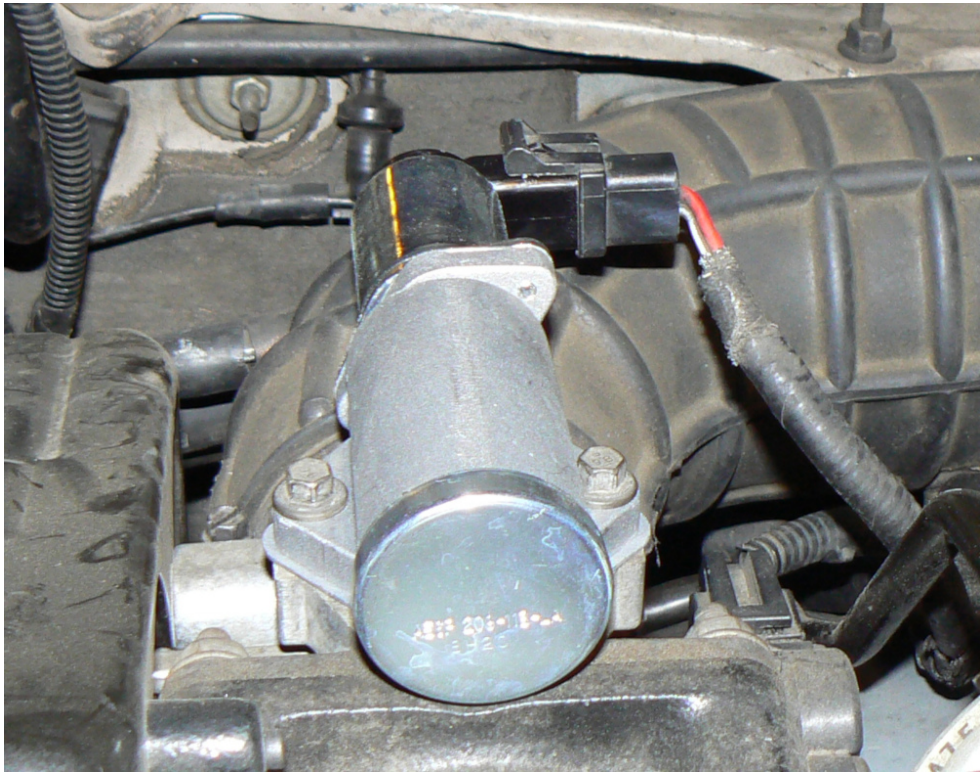

1993 Mercury Sable Wagon Air Flow Control Module Replacement

Old Air Flow Control Module Installed

Removed

Old (Left) & New (Right) Air Flow Control Module

Replaced