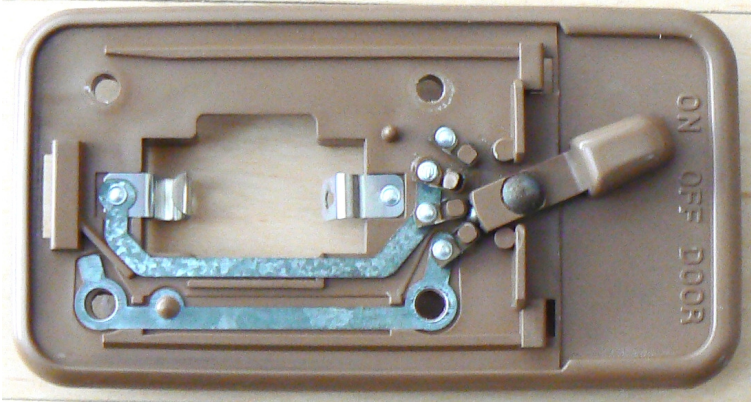

1989 Toyota Camry Dome Light Repair

Dome Light Case (Front)

Dome Light Case (Rear)

Repaired by Direct Solder Wiring

Working