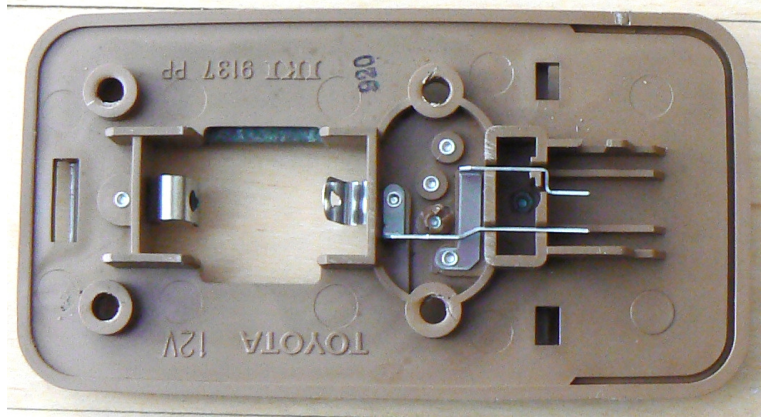

1989 Toyota Camry Dome Light Repair

Dome Light Case (Front)

Dome Light Case (Rear)

Repaired by Direct Solder Wiring

Working