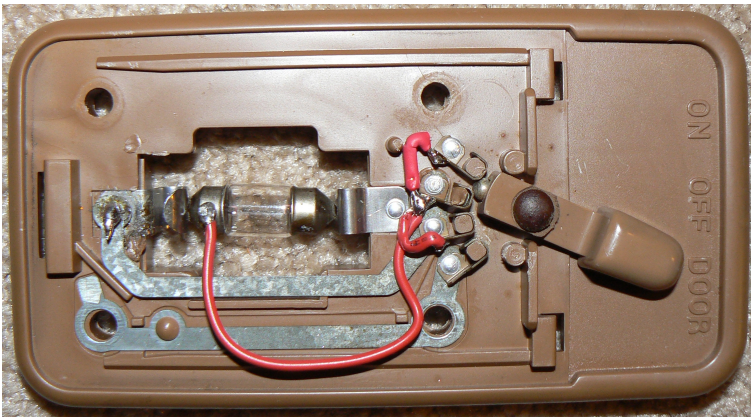

1989 Toyota Camry Dome Light Repair

Dome Light Case (Front)

Dome Light Case (Rear)

Repaired by Direct Solder Wiring

Working